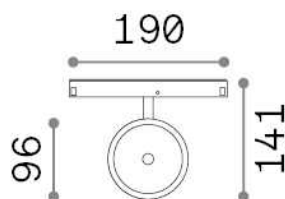

General info

Technical - Systems

Ean	8021696300528
Item	EGO TRACK FLAT SINGLE 09W 3000K DALI BK
Installation	Systems
Guarantee	5 years
Gross weight	0.38 kg
Volume	0.005967 m ³

Technical info

Net weight	0.3 kg
Insulation class	III
Protection index	IP20
Compliance	CE
Operating temperature	0° ~ +40 °C
Dimmer	1, DALI
Power output	48 V DC
Power supply	Required, remoted, not included NO
Adjustability	vert. 0°-90°
Accessories not included	Ego profile

Source info

Integrated source	Integrated LED module
Replaceable source	Replaceable (by qualified operators only)
Power	9 W
Emission	Direct
Max consumption	max 9,00 W
Features LED	LED COB CITIZEN
CCT LED	3000 K
Duration LED (t. 25°C)	50000 h
CRI	> 90
SDCM	3
Light beam	36°
Light beam flux	1100 lm
Useful light flux	840 lm
Photobiological risk	1
Standby power	< 0.50 W