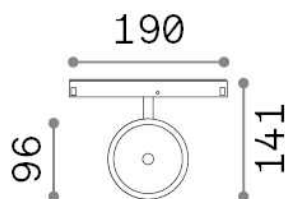

General info

Technical - Systems

Ean	8021696300542
Item	EGO TRACK FLAT SINGLE 09W 3000K DALI GD
Installation	Systems
Guarantee	5 years
Gross weight	0.38 kg
Volume	0.005967 m ³

Technical info

Net weight	0.3 kg
Insulation class	III
Protection index	IP20
Compliance	CE
Operating temperature	0° ~ +40 °C
Dimmer	1, DALI
Power output	48 V DC
Power supply	Required, remoted, not included NO
Adjustability	vert. 0°-90°
Accessories not included	Ego profile

Source info

Integrated source	Integrated LED module
Replaceable source	Replaceable (by qualified operators only)
Power	9 W
Emission	Direct
Max consumption	max 9,00 W
Features LED	LED COB CITIZEN
CCT LED	3000 K
Duration LED (t. 25°C)	50000 h
CRI	> 90
SDCM	3
Light beam	36°
Light beam flux	1100 lm
Useful light flux	840 lm
Photobiological risk	1
Standby power	< 0.50 W