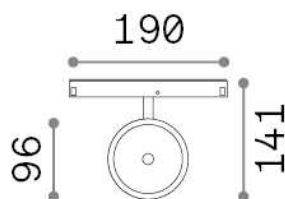

### Technical - Systems

<b>Ean</b>	8021696300535
<b>Item</b>	EGO TRACK FLAT SINGLE 09W 3000K DALI WH
<b>Installation</b>	Systems
<b>Guarantee</b>	5 years
<b>Gross weight</b>	0.38 kg
<b>Volume</b>	0.005967 m <sup>3</sup>

## Technical info

<b>Net weight</b>	0.3 kg
<b>Insulation class</b>	III
<b>Protection index</b>	IP20
<b>Compliance</b>	CE
<b>Operating temperature</b>	0° ~ +40 °C
<b>Dimmer</b>	1, DALI
<b>Power output</b>	48 V DC
<b>Power supply</b>	Required, remoted, not included NO
<b>Adjustability</b>	vert. 0°-90°
<b>Accessories not included</b>	Ego profile