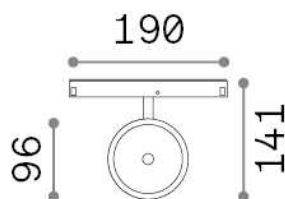

General info

Technical - Systems

Ean	8021696290614
Item	EGO TRACK FLAT SINGLE 09W 3000K ON-OFF BK
Installation	Systems
Guarantee	5 years
Gross weight	0.38 kg
Volume	0.003537 m ³

Technical info

Net weight	0.3 kg
Insulation class	III
Protection index	IP20
Compliance	CE
Operating temperature	0° ~ +40 °C
Dimmer	NO, On-Off
Power output	48 V DC
Power supply	Required, remoted, not included NO
Adjustability	vert. 0°-90°
Accessories not included	Ego profile

Source info

Integrated source	Integrated LED module
Replaceable source	Replaceable (by qualified operators only)
Power	9 W
Emission	Direct
Max consumption	max 9,00 W
Features LED	LED COB CITIZEN
CCT LED	3000 K
Duration LED (t. 25°C)	50000 h
CRI	> 90
SDCM	3
Light beam	36°
Light beam flux	1100 lm
Useful light flux	840 lm
Photobiological risk	1