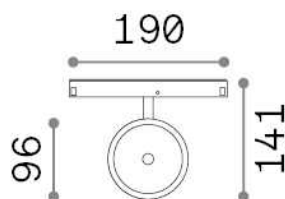

General info

Technical - Systems

Ean	8021696300511
Item	EGO TRACK FLAT SINGLE 09W 3000K ON-OFF GD
Installation	Systems
Guarantee	5 years
Gross weight	0.38 kg
Volume	0.003537 m ³

Technical info

Net weight	0.3 kg
Insulation class	III
Protection index	IP20
Compliance	CE
Operating temperature	0° ~ +40 °C
Dimmer	NO, On-Off
Power output	48 V DC
Power supply	Required, remoted, not included NO
Adjustability	vert. 0°-90°
Accessories not included	Ego profile

Source info

Integrated source	Integrated LED module
Replaceable source	Replaceable (by qualified operators only)
Power	9 W
Emission	Direct
Max consumption	max 9,00 W
Features LED	LED COB CITIZEN
CCT LED	3000 K
Duration LED (t. 25°C)	50000 h
CRI	> 90
SDCM	3
Light beam	36°
Light beam flux	1100 lm
Useful light flux	840 lm
Photobiological risk	1