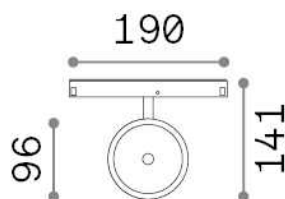

General info

Technical - Systems

Ean	8021696300504
Item	EGO TRACK FLAT SINGLE 09W 3000K ON-OFF WH
Installation	Systems
Guarantee	5 years
Gross weight	0.38 kg
Volume	0.003537 m ³

Technical info

Net weight	0.3 kg
Insulation class	III
Protection index	IP20
Compliance	CE
Operating temperature	0° ~ +40 °C
Dimmer	NO, On-Off
Power output	48 V DC
Power supply	Required, remoted, not included NO
Adjustability	vert. 0°-90°
Accessories not included	Ego profile

Source info

Integrated source	Integrated LED module
Replaceable source	Replaceable (by qualified operators only)
Power	9 W
Emission	Direct
Max consumption	max 9,00 W
Features LED	LED COB CITIZEN
CCT LED	3000 K
Duration LED (t. 25°C)	50000 h
CRI	> 90
SDCM	3
Light beam	36°
Light beam flux	1100 lm
Useful light flux	840 lm
Photobiological risk	1