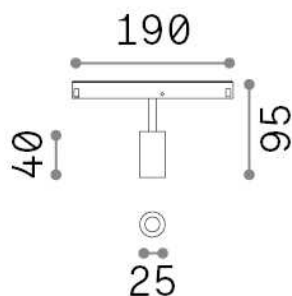

## Technical - Systems

<b>Ean</b>	8021696303673
<b>Item</b>	EGO TRACK SINGLE 03W 3000K 1-10V WH
<b>Installation</b>	Systems
<b>Guarantee</b>	5 years
<b>Gross weight</b>	0.16 kg
<b>Volume</b>	0.001555 m <sup>3</sup>

## Technical info

<b>Net weight</b>	0.1 kg
<b>Insulation class</b>	III
<b>Protection index</b>	IP20
<b>Compliance</b>	CE
<b>Operating temperature</b>	0° ~ +40 °C
<b>Dimmer</b>	1, 1-10V
<b>Power output</b>	48 V DC
<b>Power supply</b>	Required, remoted, not included NO
<b>Adjustability</b>	vert. 0°-90° , orizz. 0°-335°
<b>Accessories not included</b>	Honeycomb filter, Ego profile