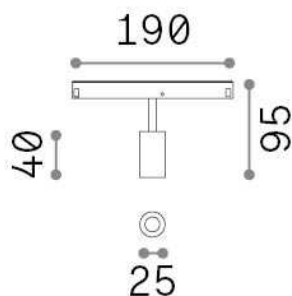

## Technical - Systems

Ean	8021696286396
Item	EGO TRACK SINGLE 03W 3000K DALI BK
Installation	Systems
Guarantee	5 years
Gross weight	0.26 kg
Volume	0.004092 m <sup>3</sup>

## Technical info

Net weight	0.08 kg
Insulation class	III
Protection index	IP20
Compliance	CE
Operating temperature	0° ~ +40 °C
Dimmer	1, DALI
Power output	48 V DC
Power supply	Required, remoted, not included NO
Adjustability	vert. 0°-90° , orizz. 0°-335°
Accessories not included	Honeycomb filter, Ego profile

## Source info

Integrated source	Integrated LED module
Replaceable source	Replaceable (by qualified operators only)
Power	3 W
Emission	Direct
Max consumption	max 3,00 W
Features LED	LED SMD OSRAM
CCT LED	3000 K
Duration LED (t. 25°c)	50000 h
CRI	> 90
SDCM	3
Light beam	30°
Light beam flux	200 lm
Useful light flux	180 lm
Photobiological risk	1
Standby power	< 0.50 W