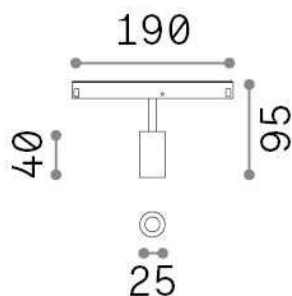

## Technical - Systems

|                     |                                    |
|---------------------|------------------------------------|
| <b>Ean</b>          | 8021696286402                      |
| <b>Item</b>         | EGO TRACK SINGLE 03W 3000K DALI WH |
| <b>Installation</b> | Systems                            |
| <b>Guarantee</b>    | 5 years                            |
| <b>Gross weight</b> | 0.26 kg                            |
| <b>Volume</b>       | 0.004092 m <sup>3</sup>            |

## Technical info

|                                 |                                       |
|---------------------------------|---------------------------------------|
| <b>Net weight</b>               | 0.08 kg                               |
| <b>Insulation class</b>         | III                                   |
| <b>Protection index</b>         | IP20                                  |
| <b>Compliance</b>               | CE                                    |
| <b>Operating temperature</b>    | 0° ~ +40 °C                           |
| <b>Dimmer</b>                   | 1, DALI                               |
| <b>Power output</b>             | 48 V DC                               |
| <b>Power supply</b>             | Required, remoted, not included<br>NO |
| <b>Adjustability</b>            | vert. 0°-90° , orizz. 0°-335°         |
| <b>Accessories not included</b> | Honeycomb filter, Ego profile         |