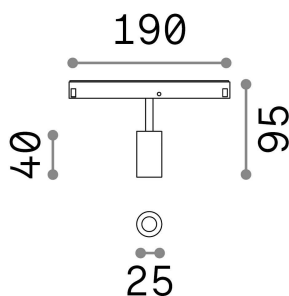

## Technical - Systems

<b>Ean</b>	8021696257617
<b>Item</b>	EGO TRACK SINGLE 03W 3000K ON-OFF BK
<b>Installation</b>	Systems
<b>Guarantee</b>	5 years
<b>Gross weight</b>	0.26 kg
<b>Volume</b>	0.004092 m <sup>3</sup>

## Technical info

<b>Net weight</b>	0.08 kg
<b>Insulation class</b>	III
<b>Protection index</b>	IP20
<b>Compliance</b>	CE
<b>Operating temperature</b>	0° ~ +40 °C
<b>Dimmer</b>	NO, On-Off
<b>Power output</b>	48 V DC
<b>Power supply</b>	Required, remoted, not included NO
<b>Adjustability</b>	vert. 0°-90° , orizz. 0°-335°
<b>Accessories not included</b>	Honeycomb filter, Ego profile

## Source info

<b>Integrated source</b>	Integrated LED module
<b>Replaceable source</b>	Replaceable (by qualified operators only)
<b>Power</b>	3 W
<b>Emission</b>	Direct
<b>Max consumption</b>	max 3,00 W
<b>Features LED</b>	LED SMD OSRAM
<b>CCT LED</b>	3000 K
<b>Duration LED (t. 25°C)</b>	50000 h
<b>CRI</b>	> 90
<b>SDCM</b>	3
<b>Light beam</b>	30°
<b>Light beam flux</b>	200 lm
<b>Useful light flux</b>	180 lm
<b>Photobiological risk</b>	1