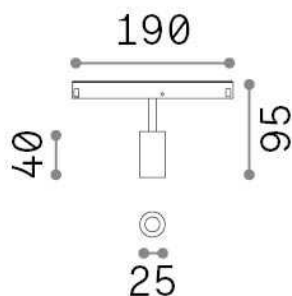

General info

Technical - Systems

Ean	8021696282978
Item	EGO TRACK SINGLE 03W 3000K ON-OFF WH
Installation	Systems
Guarantee	5 years
Gross weight	0.26 kg
Volume	0.004092 m ³

Technical info

Net weight	0.08 kg
Insulation class	III
Protection index	IP20
Compliance	CE
Operating temperature	0° ~ +40 °C
Dimmer	NO, On-Off
Power output	48 V DC
Power supply	Required, remoted, not included NO
Adjustability	vert. 0°-90° , orizz. 0°-335°
Accessories not included	Honeycomb filter, Ego profile

Source info

Integrated source	Integrated LED module
Replaceable source	Replaceable (by qualified operators only)
Power	3 W
Emission	Direct
Max consumption	max 3,00 W
Features LED	LED SMD OSRAM
CCT LED	3000 K
Duration LED (t. 25°c)	50000 h
CRI	> 90
SDCM	3
Light beam	30°
Light beam flux	200 lm
Useful light flux	180 lm
Photobiological risk	1