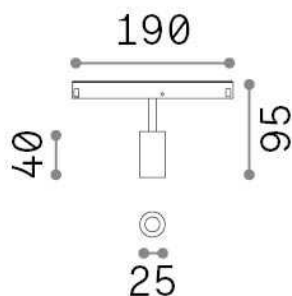

## Technical - Systems

Ean	8021696321912
Item	EGO TRACK SINGLE 03W 4000K DALI BK
Installation	Systems
Guarantee	5 years
Gross weight	0.18 kg
Volume	0.001734 m <sup>3</sup>

## Technical info

Net weight	0.08 kg
Insulation class	III
Protection index	IP20
Compliance	CE
Operating temperature	0° ~ +40 °C
Dimmer	1, DALI
Power output	48 V DC
Power supply	Required, remoted, not included NO
Adjustability	vert. 0°-90° , orizz. 0°-335°
Accessories not included	Honeycomb filter, Ego profile

## Source info

Integrated source	Integrated LED module
Replaceable source	Replaceable (by qualified operators only)
Power	3 W
Emission	Direct
Max consumption	max 3,00 W
Features LED	LED SMD OSRAM
CCT LED	4000 K
Duration LED (t. 25°C)	50000 h
CRI	> 90
SDCM	3
Light beam	30°
Light beam flux	220 lm
Useful light flux	200 lm
Photobiological risk	1
Standby power	< 0.50 W