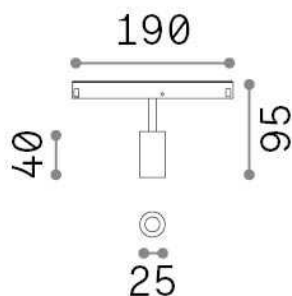

## Technical - Systems

<b>Ean</b>	8021696317977
<b>Item</b>	EGO TRACK SINGLE 03W 4000K ON-OFF BK
<b>Installation</b>	Systems
<b>Guarantee</b>	5 years
<b>Gross weight</b>	0.18 kg
<b>Volume</b>	0.001734 m <sup>3</sup>

## Technical info

<b>Net weight</b>	0.08 kg
<b>Insulation class</b>	III
<b>Protection index</b>	IP20
<b>Compliance</b>	CE
<b>Operating temperature</b>	0° ~ +40 °C
<b>Dimmer</b>	NO, On-Off
<b>Power output</b>	48 V DC
<b>Power supply</b>	Required, remoted, not included NO
<b>Adjustability</b>	vert. 0°-90° , orizz. 0°-335°
<b>Accessories not included</b>	Honeycomb filter, Ego profile

## Source info

<b>Integrated source</b>	Integrated LED module
<b>Replaceable source</b>	Replaceable (by qualified operators only)
<b>Power</b>	3 W
<b>Emission</b>	Direct
<b>Max consumption</b>	max 3,00 W
<b>Features LED</b>	LED SMD OSRAM
<b>CCT LED</b>	4000 K
<b>Duration LED (t. 25°c)</b>	50000 h
<b>CRI</b>	> 90
<b>SDCM</b>	3
<b>Light beam</b>	30°
<b>Light beam flux</b>	220 lm
<b>Useful light flux</b>	200 lm
<b>Photobiological risk</b>	1