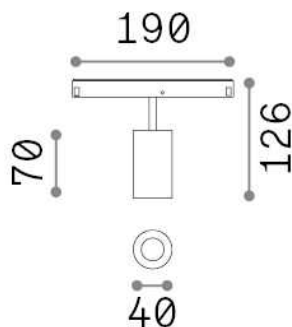

General info

Technical - Systems

Ean	8021696303680
Item	EGO TRACK SINGLE 08W 3000K 1-10V BK
Installation	Systems
Guarantee	5 years
Gross weight	0.26 kg
Volume	0.001944 m ³

Technical info

Net weight	0.2 kg
Insulation class	III
Protection index	IP20
Compliance	CE
Operating temperature	0° ~ +40 °C
Dimmer	1, 1-10V
Power output	48 V DC
Power supply	Required, remoted, not included NO
Adjustability	vert. 0°-90° , orizz. 0°-335°
Accessories not included	Honeycomb filter, Ego profile

Source info

Integrated source	Integrated LED module
Replaceable source	Replaceable (by qualified operators only)
Power	8 W
Emission	Direct
Max consumption	max 8,00 W
Features LED	LED COB CITIZEN
CCT LED	3000 K
Duration LED (t. 25°c)	50000 h
CRI	> 90
SDCM	3
Light beam	30°
Light beam flux	850 lm
Useful light flux	750 lm
Photobiological risk	1
Standby power	< 0.50 W