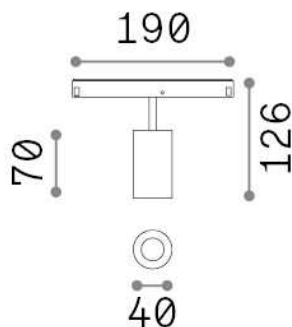

General info

Technical - Systems

Ean	8021696303697
Item	EGO TRACK SINGLE 08W 3000K 1-10V WH
Installation	Systems
Guarantee	5 years
Gross weight	0.26 kg
Volume	0.001944 m ³

Technical info

Net weight	0.2 kg
Insulation class	III
Protection index	IP20
Compliance	CE
Operating temperature	0° ~ +40 °C
Dimmer	1, 1-10V
Power output	48 V DC
Power supply	Required, remoted, not included NO
Adjustability	vert. 0°-90° , orizz. 0°-335°
Accessories not included	Honeycomb filter, Ego profile

Source info

Integrated source	Integrated LED module
Replaceable source	Replaceable (by qualified operators only)
Power	8 W
Emission	Direct
Max consumption	max 8,00 W
Features LED	LED COB CITIZEN
CCT LED	3000 K
Duration LED (t. 25°c)	50000 h
CRI	> 90
SDCM	3
Light beam	30°
Light beam flux	850 lm
Useful light flux	750 lm
Photobiological risk	1
Standby power	< 0.50 W