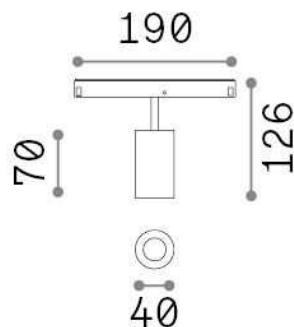

## Technical - Systems

<b>Ean</b>	8021696286426
<b>Item</b>	EGO TRACK SINGLE 08W 3000K DALI WH
<b>Installation</b>	Systems
<b>Guarantee</b>	5 years
<b>Gross weight</b>	0.35 kg
<b>Volume</b>	0.004092 m <sup>3</sup>

## Technical info

<b>Net weight</b>	0.15 kg
<b>Insulation class</b>	III
<b>Protection index</b>	IP20
<b>Compliance</b>	CE
<b>Operating temperature</b>	0° ~ +40 °C
<b>Dimmer</b>	1, DALI
<b>Power output</b>	48 V DC
<b>Power supply</b>	Required, remoted, not included NO
<b>Adjustability</b>	vert. 0°-90° , orizz. 0°-335°
<b>Accessories not included</b>	Honeycomb filter, Ego profile