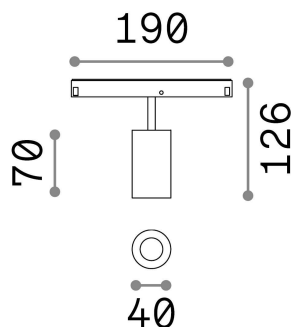

General info

Technical - Systems

| | |
|---------------------|--------------------------------------|
| Ean | 8021696257631 |
| Item | EGO TRACK SINGLE 08W 3000K ON-OFF BK |
| Installation | Systems |
| Guarantee | 5 years |
| Gross weight | 0.35 kg |
| Volume | 0.004092 m ³ |

Technical info

| | |
|---------------------------------|---------------------------------------|
| Net weight | 0.15 kg |
| Insulation class | III |
| Protection index | IP20 |
| Compliance | CE |
| Operating temperature | 0° ~ +40 °C |
| Dimmer | NO, On-Off |
| Power output | 48 V DC |
| Power supply | Required, remoted, not included NO |
| Adjustability | vert. 0°-90° , orizz. 0°-335° |
| Accessories not included | Honeycomb filter, Ego profile |

Source info

| | |
|-------------------------------|---|
| Integrated source | Integrated LED module |
| Replaceable source | Replaceable (by qualified operators only) |
| Power | 8 W |
| Emission | Direct |
| Max consumption | max 8,00 W |
| Features LED | LED COB CITIZEN |
| CCT LED | 3000 K |
| Duration LED (t. 25°c) | 50000 h |
| CRI | > 90 |
| SDCM | 3 |
| Light beam | 30° |
| Light beam flux | 850 lm |
| Useful light flux | 750 lm |
| Photobiological risk | 1 |