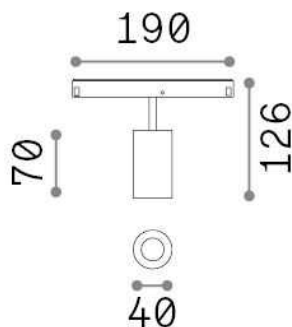

General info

Technical - Systems

Ean	8021696282985
Item	EGO TRACK SINGLE 08W 3000K ON-OFF WH
Installation	Systems
Guarantee	5 years
Gross weight	0.35 kg
Volume	0.004092 m ³

Technical info

Net weight	0.15 kg
Insulation class	III
Protection index	IP20
Compliance	CE
Operating temperature	0° ~ +40 °C
Dimmer	NO, On-Off
Power output	48 V DC
Power supply	Required, remoted, not included NO
Adjustability	vert. 0°-90° , orizz. 0°-335°
Accessories not included	Honeycomb filter, Ego profile

Source info

Integrated source	Integrated LED module
Replaceable source	Replaceable (by qualified operators only)
Power	8 W
Emission	Direct
Max consumption	max 8,00 W
Features LED	LED COB CITIZEN
CCT LED	3000 K
Duration LED (t. 25°c)	50000 h
CRI	> 90
SDCM	3
Light beam	30°
Light beam flux	850 lm
Useful light flux	750 lm
Photobiological risk	1