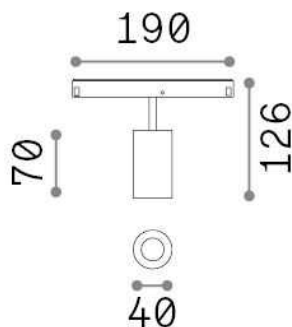

General info

Technical - Systems

Ean	8021696321936
Item	EGO TRACK SINGLE 08W 4000K DALI BK
Installation	Systems
Guarantee	5 years
Gross weight	0.25 kg
Volume	0.001734 m ³

Technical info

Net weight	0.15 kg
Insulation class	III
Protection index	IP20
Compliance	CE
Operating temperature	0° ~ +40 °C
Dimmer	1, DALI
Power output	48 V DC
Power supply	Required, remoted, not included NO
Adjustability	vert. 0°-90° , orizz. 0°-335°
Accessories not included	Honeycomb filter, Ego profile

Source info

Integrated source	Integrated LED module
Replaceable source	Replaceable (by qualified operators only)
Power	8 W
Emission	Direct
Max consumption	max 8,00 W
Features LED	LED COB CITIZEN
CCT LED	4000 K
Duration LED (t. 25°c)	50000 h
CRI	> 90
SDCM	3
Light beam	30°
Light beam flux	900 lm
Useful light flux	790 lm
Photobiological risk	1
Standby power	< 0.50 W