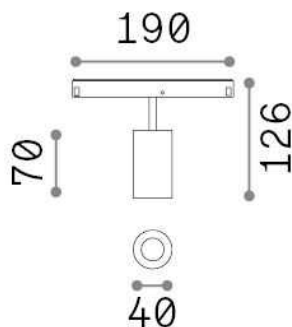

General info

Technical - Systems

Ean	8021696317984
Item	EGO TRACK SINGLE 08W 4000K ON-OFF BK
Installation	Systems
Guarantee	5 years
Gross weight	0.25 kg
Volume	0.001734 m ³

Technical info

Net weight	0.15 kg
Insulation class	III
Protection index	IP20
Compliance	CE
Operating temperature	0° ~ +40 °C
Dimmer	NO, On-Off
Power output	48 V DC
Power supply	Required, remoted, not included NO
Adjustability	vert. 0°-90° , orizz. 0°-335°
Accessories not included	Honeycomb filter, Ego profile

Source info

Integrated source	Integrated LED module
Replaceable source	Replaceable (by qualified operators only)
Power	8 W
Emission	Direct
Max consumption	max 8,00 W
Features LED	LED COB CITIZEN
CCT LED	4000 K
Duration LED (t. 25°c)	50000 h
CRI	> 90
SDCM	3
Light beam	30°
Light beam flux	900 lm
Useful light flux	790 lm
Photobiological risk	1