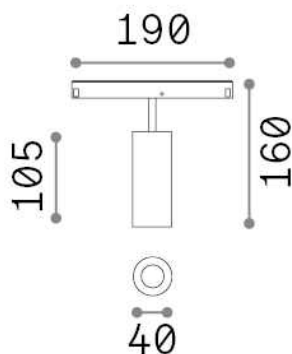

General info

Technical - Systems

Ean	8021696303703
Item	EGO TRACK SINGLE 12W 3000K 1-10V BK
Installation	Systems
Guarantee	5 years
Gross weight	0.36 kg
Volume	0.003979 m ³

Technical info

Net weight	0.3 kg
Insulation class	III
Protection index	IP20
Compliance	CE
Operating temperature	0° ~ +40 °C
Dimmer	1, 1-10V
Power output	48 V DC
Power supply	Required, remoted, not included NO
Adjustability	vert. 0°-90° , orizz. 0°-335°
Accessories not included	Honeycomb filter, Ego profile

Source info

Integrated source	Integrated LED module
Replaceable source	Replaceable (by qualified operators only)
Power	12 W
Emission	Direct
Max consumption	max 12,00 W
Features LED	LED COB CITIZEN
CCT LED	3000 K
Duration LED (t. 25°c)	50000 h
CRI	> 90
SDCM	3
Light beam	30°
Light beam flux	1200 lm
Useful light flux	1050 lm
Photobiological risk	1
Standby power	< 0.50 W