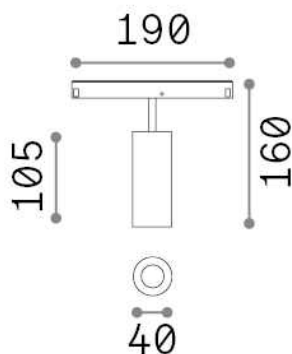

## Technical - Systems

<b>Ean</b>	8021696303710
<b>Item</b>	EGO TRACK SINGLE 12W 3000K 1-10V WH
<b>Installation</b>	Systems
<b>Guarantee</b>	5 years
<b>Gross weight</b>	0.36 kg
<b>Volume</b>	0.003979 m <sup>3</sup>

## Technical info

<b>Net weight</b>	0.3 kg
<b>Insulation class</b>	III
<b>Protection index</b>	IP20
<b>Compliance</b>	CE
<b>Operating temperature</b>	0° ~ +40 °C
<b>Dimmer</b>	1, 1-10V
<b>Power output</b>	48 V DC
<b>Power supply</b>	Required, remoted, not included NO
<b>Adjustability</b>	vert. 0°-90° , orizz. 0°-335°
<b>Accessories not included</b>	Honeycomb filter, Ego profile