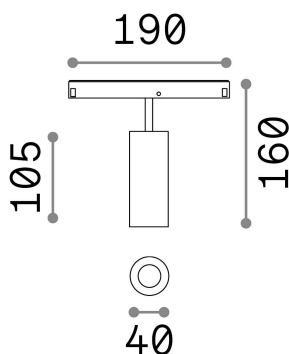

General info

Technical - Systems

Ean	8021696257655
Item	EGO TRACK SINGLE 12W 3000K ON-OFF BK
Installation	Systems
Guarantee	5 years
Gross weight	0.45 kg
Volume	0.004092 m ³

Technical info

Net weight	0.35 kg
Insulation class	III
Protection index	IP20
Compliance	CE
Operating temperature	0° ~ +40 °C
Dimmer	NO, On-Off
Power output	48 V DC
Power supply	Required, remoted, not included NO
Adjustability	vert. 0°-90° , orizz. 0°-335°
Accessories not included	Honeycomb filter, Ego profile

Source info

Integrated source	Integrated LED module
Replaceable source	Replaceable (by qualified operators only)
Power	12 W
Emission	Direct
Max consumption	max 12,00 W
Features LED	LED COB CITIZEN
CCT LED	3000 K
Duration LED (t. 25°c)	50000 h
CRI	> 90
SDCM	3
Light beam	30°
Light beam flux	1200 lm
Useful light flux	1050 lm
Photobiological risk	1