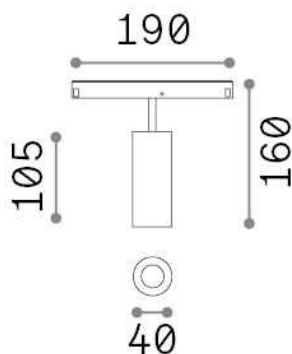

General info

Technical - Systems

Ean	8021696282053
Item	EGO TRACK SINGLE 12W 3000K ON-OFF GD
Installation	Systems
Guarantee	5 years
Gross weight	0.45 kg
Volume	0.004092 m ³

Technical info

Net weight	0.35 kg
Insulation class	III
Protection index	IP20
Compliance	CE
Operating temperature	0° ~ +40 °C
Dimmer	NO, On-Off
Power output	48 V DC
Power supply	Required, remoted, not included NO
Adjustability	vert. 0°-90° , orizz. 0°-335°
Accessories not included	Honeycomb filter, Ego profile

Source info

Integrated source	Integrated LED module
Replaceable source	Replaceable (by qualified operators only)
Power	12 W
Emission	Direct
Max consumption	max 12,00 W
Features LED	LED COB CITIZEN
CCT LED	3000 K
Duration LED (t. 25°c)	50000 h
CRI	> 90
SDCM	3
Light beam	30°
Light beam flux	1200 lm
Useful light flux	1050 lm
Photobiological risk	1