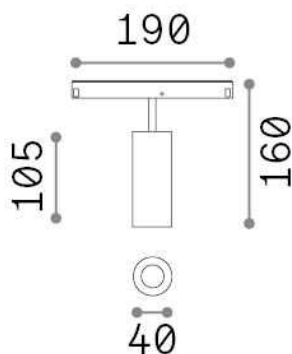

General info

Technical - Systems

Ean	8021696282992
Item	EGO TRACK SINGLE 12W 3000K ON-OFF WH
Installation	Systems
Guarantee	5 years
Gross weight	0.45 kg
Volume	0.004092 m ³

Technical info

Net weight	0.35 kg
Insulation class	III
Protection index	IP20
Compliance	CE
Operating temperature	0° ~ +40 °C
Dimmer	NO, On-Off
Power output	48 V DC
Power supply	Required, remoted, not included NO
Adjustability	vert. 0°-90° , orizz. 0°-335°
Accessories not included	Honeycomb filter, Ego profile

Source info

Integrated source	Integrated LED module
Replaceable source	Replaceable (by qualified operators only)
Power	12 W
Emission	Direct
Max consumption	max 12,00 W
Features LED	LED COB CITIZEN
CCT LED	3000 K
Duration LED (t. 25°c)	50000 h
CRI	> 90
SDCM	3
Light beam	30°
Light beam flux	1200 lm
Useful light flux	1050 lm
Photobiological risk	1