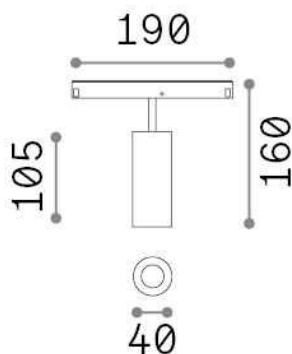

## Technical - Systems

<b>Ean</b>	8021696321967
<b>Item</b>	EGO TRACK SINGLE 12W 4000K ON-OFF BK
<b>Installation</b>	Systems
<b>Guarantee</b>	5 years
<b>Gross weight</b>	0.45 kg
<b>Volume</b>	0.001734 m <sup>3</sup>

## Technical info

<b>Net weight</b>	0.35 kg
<b>Insulation class</b>	III
<b>Protection index</b>	IP20
<b>Compliance</b>	CE
<b>Operating temperature</b>	0° ~ +40 °C
<b>Dimmer</b>	NO, On-Off
<b>Power output</b>	48 V DC
<b>Power supply</b>	Required, remoted, not included NO
<b>Adjustability</b>	vert. 0°-90° , orizz. 0°-335°
<b>Accessories not included</b>	Honeycomb filter, Ego profile