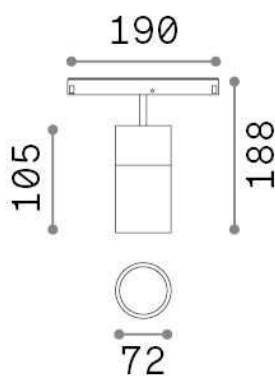

## Technical - Systems

<b>Ean</b>	8021696307510
<b>Item</b>	EGO TRACK SINGLE 19W 3000K 1-10V BK
<b>Installation</b>	Systems
<b>Guarantee</b>	5 years
<b>Gross weight</b>	0.87 kg
<b>Volume</b>	0.003537 m <sup>3</sup>

## Technical info

<b>Net weight</b>	0.7 kg
<b>Insulation class</b>	III
<b>Protection index</b>	IP20
<b>Compliance</b>	CE
<b>Operating temperature</b>	0° ~ +40 °C
<b>Dimmer</b>	1, 1-10V
<b>Power output</b>	48 V DC
<b>Power supply</b>	Required, remoted, not included NO
<b>Adjustability</b>	vert. 0°-90° , orizz. 0°-335°
<b>Accessories not included</b>	Ego profile