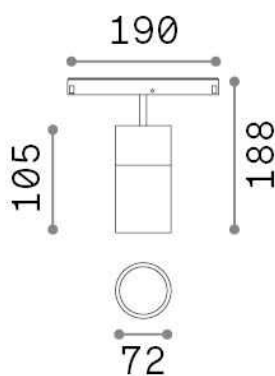

General info

Technical - Systems

Ean	8021696307527
Item	EGO TRACK SINGLE 19W 3000K 1-10V WH
Installation	Systems
Guarantee	5 years
Gross weight	0.87 kg
Volume	0.003537 m ³

Technical info

Net weight	0.7 kg
Insulation class	III
Protection index	IP20
Compliance	CE
Operating temperature	0° ~ +40 °C
Dimmer	1, 1-10V
Power output	48 V DC
Power supply	Required, remoted, not included NO
Adjustability	vert. 0°-90° , orizz. 0°-335°
Accessories not included	Ego profile

Source info

Integrated source	Integrated LED module
Replaceable source	Replaceable (by qualified operators only)
Power	19 W
Emission	Direct
Max consumption	max 19,00 W
Features LED	LED COB CITIZEN
CCT LED	3000 K
Duration LED (t. 25°c)	50000 h
CRI	> 90
SDCM	3
Light beam	35°
Light beam flux	2200 lm
Useful light flux	1830 lm
Photobiological risk	1
Standby power	< 0.50 W