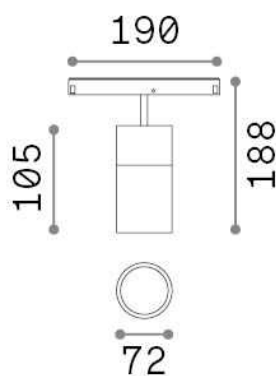

## Technical - Systems

<b>Ean</b>	8021696307534
<b>Item</b>	EGO TRACK SINGLE 19W 3000K DALI BK
<b>Installation</b>	Systems
<b>Guarantee</b>	5 years
<b>Gross weight</b>	0.87 kg
<b>Volume</b>	0.003537 m <sup>3</sup>

## Technical info

<b>Net weight</b>	0.7 kg
<b>Insulation class</b>	III
<b>Protection index</b>	IP20
<b>Compliance</b>	CE
<b>Operating temperature</b>	0° ~ +40 °C
<b>Dimmer</b>	1, DALI
<b>Power output</b>	48 V DC
<b>Power supply</b>	Required, remoted, not included NO
<b>Adjustability</b>	vert. 0°-90° , orizz. 0°-335°
<b>Accessories not included</b>	Ego profile