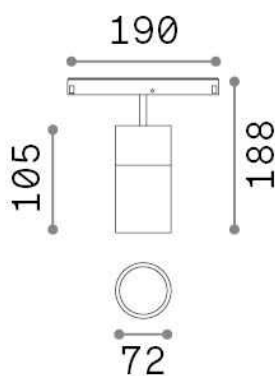

General info

Technical - Systems

Ean	8021696307541
Item	EGO TRACK SINGLE 19W 3000K DALI WH
Installation	Systems
Guarantee	5 years
Gross weight	0.87 kg
Volume	0.003537 m ³

Technical info

Net weight	0.7 kg
Insulation class	III
Protection index	IP20
Compliance	CE
Operating temperature	0° ~ +40 °C
Dimmer	1, DALI
Power output	48 V DC
Power supply	Required, remoted, not included NO
Adjustability	vert. 0°-90° , orizz. 0°-335°
Accessories not included	Ego profile

Source info

Integrated source	Integrated LED module
Replaceable source	Replaceable (by qualified operators only)
Power	19 W
Emission	Direct
Max consumption	max 19,00 W
Features LED	LED COB CITIZEN
CCT LED	3000 K
Duration LED (t. 25°c)	50000 h
CRI	> 90
SDCM	3
Light beam	35°
Light beam flux	2200 lm
Useful light flux	1830 lm
Photobiological risk	1
Standby power	< 0.50 W