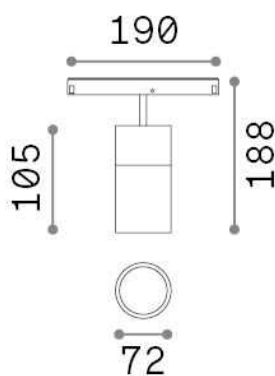

General info

Technical - Systems

Ean	8021696307558
Item	EGO TRACK SINGLE 19W 3000K ON-OFF WH
Installation	Systems
Guarantee	5 years
Gross weight	0.76 kg
Volume	0.003537 m ³

Technical info

Net weight	0.7 kg
Insulation class	III
Protection index	IP20
Compliance	CE
Operating temperature	0° ~ +40 °C
Dimmer	NO, On-Off
Power output	48 V DC
Power supply	Required, remoted, not included NO
Adjustability	vert. 0°-90° , orizz. 0°-335°
Accessories not included	Ego profile

Source info

Integrated source	Integrated LED module
Replaceable source	Replaceable (by qualified operators only)
Power	19 W
Emission	Direct
Max consumption	max 19,00 W
Features LED	LED COB CITIZEN
CCT LED	3000 K
Duration LED (t. 25°C)	50000 h
CRI	> 90
SDCM	3
Light beam	35°
Light beam flux	2200 lm
Useful light flux	1830 lm
Photobiological risk	1