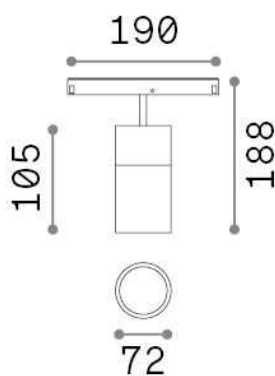

General info

Technical - Systems

Ean	8021696321974
Item	EGO TRACK SINGLE 19W 4000K DALI BK
Installation	Systems
Guarantee	5 years
Gross weight	0.76 kg
Volume	0.003536 m ³

Technical info

Net weight	0.7 kg
Insulation class	III
Protection index	IP20
Compliance	CE
Operating temperature	0° ~ +40 °C
Dimmer	1, DALI
Power output	48 V DC
Power supply	Required, remoted, not included NO
Adjustability	vert. 0°-90° , orizz. 0°-335°
Accessories not included	Ego profile

Source info

Integrated source	Integrated LED module
Replaceable source	Replaceable (by qualified operators only)
Power	19 W
Emission	Direct
Max consumption	max 19,00 W
Features LED	LED COB CITIZEN
CCT LED	4000 K
Duration LED (t. 25°c)	50000 h
CRI	> 90
SDCM	3
Light beam	35°
Light beam flux	2350 lm
Useful light flux	2000 lm
Photobiological risk	1
Standby power	< 0.50 W