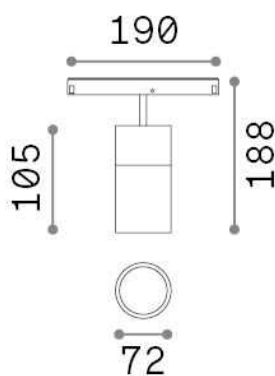

General info

Technical - Systems

Ean	8021696321998
Item	EGO TRACK SINGLE 19W 4000K ON-OFF BK
Installation	Systems
Guarantee	5 years
Gross weight	0.76 kg
Volume	0.003536 m ³

Technical info

Net weight	0.7 kg
Insulation class	III
Protection index	IP20
Compliance	CE
Operating temperature	0° ~ +40 °C
Dimmer	NO, On-Off
Power output	48 V DC
Power supply	Required, remoted, not included NO
Adjustability	vert. 0°-90° , orizz. 0°-335°
Accessories not included	Ego profile

Source info

Integrated source	Integrated LED module
Replaceable source	Replaceable (by qualified operators only)
Power	19 W
Emission	Direct
Max consumption	max 19,00 W
Features LED	LED COB CITIZEN
CCT LED	4000 K
Duration LED (t. 25°C)	50000 h
CRI	> 90
SDCM	3
Light beam	35°
Light beam flux	2350 lm
Useful light flux	2000 lm
Photobiological risk	1