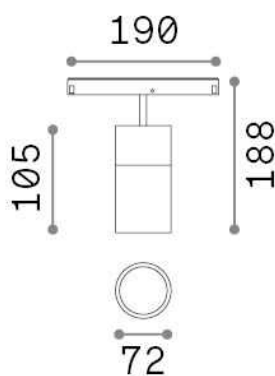

General info

Technical - Systems

Ean	8021696307565
Item	EGO TRACK SINGLE 26W 3000K 1-10V BK
Installation	Systems
Guarantee	5 years
Gross weight	0.76 kg
Volume	0.003537 m ³

Technical info

Net weight	0.7 kg
Insulation class	III
Protection index	IP20
Compliance	CE
Operating temperature	0° ~ +40 °C
Dimmer	1, 1-10V
Power output	48 V DC
Power supply	Required, remoted, not included NO
Adjustability	vert. 0°-90° , orizz. 0°-335°
Accessories not included	Ego profile

Source info

Integrated source	Integrated LED module
Replaceable source	Replaceable (by qualified operators only)
Power	26 W
Emission	Direct
Max consumption	max 26,00 W
Features LED	LED COB CITIZEN
CCT LED	3000 K
Duration LED (t. 25°c)	50000 h
CRI	> 90
SDCM	3
Light beam	35°
Light beam flux	3050 lm
Useful light flux	2480 lm
Photobiological risk	1
Standby power	< 0.50 W