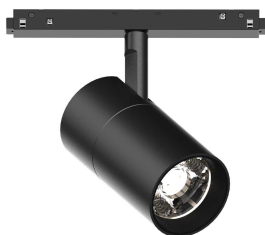

General info

Technical - Systems

Ean	8021696307565
Item	EGO TRACK SINGLE 26W 3000K 1-10V BK
Installation	Systems
Guarantee	5 years
Gross weight	0.76 kg
Volume	0.003537 m ³

Technical info

Net weight	0.7 kg
Insulation class	III
Protection index	IP20
Compliance	CE
Operating temperature	0° ~ +40 °C
Dimmer	1, 1-10V
Power output	48 V DC
Power supply	Required, remoted, not included NO
Adjustability	vert. 0°-90° , orizz. 0°-335°
Accessories not included	Ego profile

Source info

Integrated source	Integrated LED module
Replaceable source	Replaceable (by qualified operators only)
Power	26 W
Emission	Direct
Max consumption	max 26,00 W
Features LED	LED COB CITIZEN
CCT LED	3000 K
Duration LED (t. 25°c)	50000 h
CRI	> 90
SDCM	3
Light beam	35°
Light beam flux	3050 lm
Useful light flux	2480 lm
Photobiological risk	1
Standby power	< 0.50 W