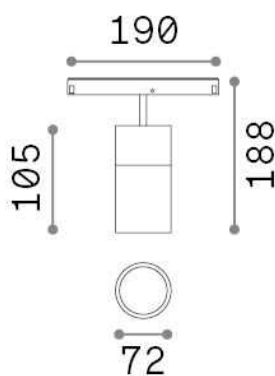

General info

Technical - Systems

Ean	8021696307572
Item	EGO TRACK SINGLE 26W 3000K 1-10V WH
Installation	Systems
Guarantee	5 years
Gross weight	0.77 kg
Volume	0.003537 m ³

Technical info

Net weight	0.7 kg
Insulation class	III
Protection index	IP20
Compliance	CE
Operating temperature	0° ~ +40 °C
Dimmer	1, 1-10V
Power output	48 V DC
Power supply	Required, remoted, not included NO
Adjustability	vert. 0°-90° , orizz. 0°-335°
Accessories not included	Ego profile

Source info

Integrated source	Integrated LED module
Replaceable source	Replaceable (by qualified operators only)
Power	26 W
Emission	Direct
Max consumption	max 26,00 W
Features LED	LED COB CITIZEN
CCT LED	3000 K
Duration LED (t. 25°c)	50000 h
CRI	> 90
SDCM	3
Light beam	35°
Light beam flux	3050 lm
Useful light flux	2480 lm
Photobiological risk	1
Standby power	< 0.50 W