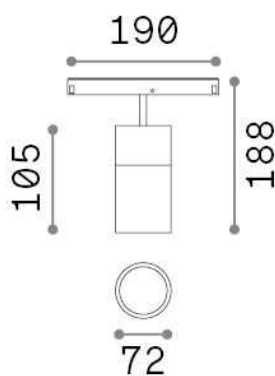

General info

Technical - Systems

Ean	8021696307589
Item	EGO TRACK SINGLE 26W 3000K DALI BK
Installation	Systems
Guarantee	5 years
Gross weight	0.77 kg
Volume	0.003537 m ³

Technical info

Net weight	0.7 kg
Insulation class	III
Protection index	IP20
Compliance	CE
Operating temperature	0° ~ +40 °C
Dimmer	1, DALI
Power output	48 V DC
Power supply	Required, remoted, not included NO
Adjustability	vert. 0°-90° , orizz. 0°-335°
Accessories not included	Ego profile

Source info

Integrated source	Integrated LED module
Replaceable source	Replaceable (by qualified operators only)
Power	26 W
Emission	Direct
Max consumption	max 26,00 W
Features LED	LED COB CITIZEN
CCT LED	3000 K
Duration LED (t. 25°c)	50000 h
CRI	> 90
SDCM	3
Light beam	35°
Light beam flux	3050 lm
Useful light flux	2480 lm
Photobiological risk	1
Standby power	< 0.50 W