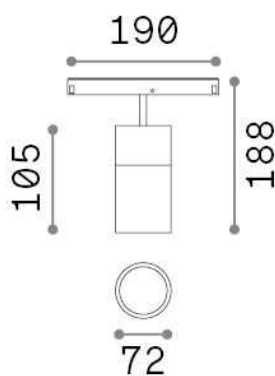

General info

Technical - Systems

Ean	8021696307596
Item	EGO TRACK SINGLE 26W 3000K DALI WH
Installation	Systems
Guarantee	5 years
Gross weight	0.76 kg
Volume	0.003537 m ³

Technical info

Net weight	0.7 kg
Insulation class	III
Protection index	IP20
Compliance	CE
Operating temperature	0° ~ +40 °C
Dimmer	1, DALI
Power output	48 V DC
Power supply	Required, remoted, not included NO
Adjustability	vert. 0°-90° , orizz. 0°-335°
Accessories not included	Ego profile

Source info

Integrated source	Integrated LED module
Replaceable source	Replaceable (by qualified operators only)
Power	26 W
Emission	Direct
Max consumption	max 26,00 W
Features LED	LED COB CITIZEN
CCT LED	3000 K
Duration LED (t. 25°c)	50000 h
CRI	> 90
SDCM	3
Light beam	35°
Light beam flux	3050 lm
Useful light flux	2480 lm
Photobiological risk	1
Standby power	< 0.50 W