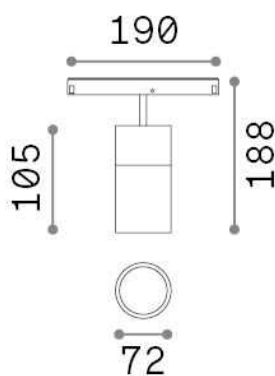

## Technical - Systems

<b>Ean</b>	8021696307602
<b>Item</b>	EGO TRACK SINGLE 26W 3000K ON-OFF WH
<b>Installation</b>	Systems
<b>Guarantee</b>	5 years
<b>Gross weight</b>	0.77 kg
<b>Volume</b>	0.003537 m <sup>3</sup>

## Technical info

<b>Net weight</b>	0.7 kg
<b>Insulation class</b>	III
<b>Protection index</b>	IP20
<b>Compliance</b>	CE
<b>Operating temperature</b>	0° ~ +40 °C
<b>Dimmer</b>	NO, On-Off
<b>Power output</b>	48 V DC
<b>Power supply</b>	Required, remoted, not included NO
<b>Adjustability</b>	vert. 0°-90° , orizz. 0°-335°
<b>Accessories not included</b>	Ego profile