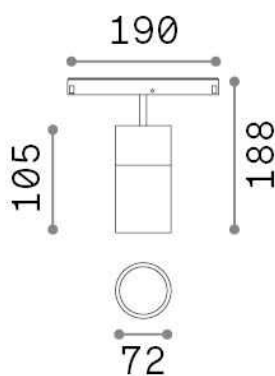

General info

Technical - Systems

Ean	8021696322001
Item	EGO TRACK SINGLE 26W 4000K DALI BK
Installation	Systems
Guarantee	5 years
Gross weight	0.76 kg
Volume	0.003536 m ³

Technical info

Net weight	0.7 kg
Insulation class	III
Protection index	IP20
Compliance	CE
Operating temperature	0° ~ +40 °C
Dimmer	1, DALI
Power output	48 V DC
Power supply	Required, remoted, not included NO
Adjustability	vert. 0°-90° , orizz. 0°-335°
Accessories not included	Ego profile

Source info

Integrated source	Integrated LED module
Replaceable source	Replaceable (by qualified operators only)
Power	26 W
Emission	Direct
Max consumption	max 26,00 W
Features LED	LED COB CITIZEN
CCT LED	4000 K
Duration LED (t. 25°c)	50000 h
CRI	> 90
SDCM	3
Light beam	35°
Light beam flux	3150 lm
Useful light flux	2540 lm
Photobiological risk	1
Standby power	< 0.50 W