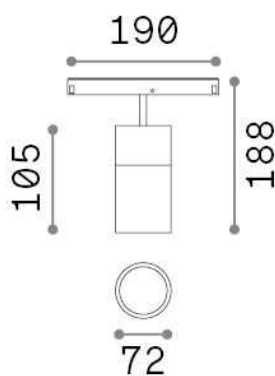

General info

Technical - Systems

Ean	8021696317991
Item	EGO TRACK SINGLE 26W 4000K ON-OFF BK
Installation	Systems
Guarantee	5 years
Gross weight	0.76 kg
Volume	0.003536 m ³

Technical info

Net weight	0.7 kg
Insulation class	III
Protection index	IP20
Compliance	CE
Operating temperature	0° ~ +40 °C
Dimmer	NO, On-Off
Power output	48 V DC
Power supply	Required, remoted, not included NO
Adjustability	vert. 0°-90° , orizz. 0°-335°
Accessories not included	Ego profile

Source info

Integrated source	Integrated LED module
Replaceable source	Replaceable (by qualified operators only)
Power	26 W
Emission	Direct
Max consumption	max 26,00 W
Features LED	LED COB CITIZEN
CCT LED	4000 K
Duration LED (t. 25°c)	50000 h
CRI	> 90
SDCM	3
Light beam	35°
Light beam flux	3150 lm
Useful light flux	2540 lm
Photobiological risk	1