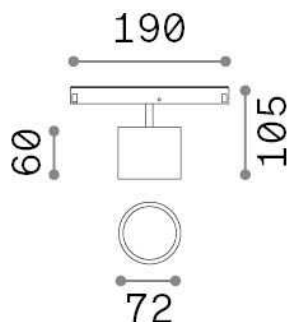

## Technical - Systems

Ean	8021696300764
Item	EGO TRACK SINGLE BIG 10W 3000K ON-OFF BK
Installation	Systems
Guarantee	5 years
Gross weight	0.54 kg
Volume	0.003536 m <sup>3</sup>

## Technical info

Net weight	0.35 kg
Insulation class	III
Protection index	IP20
Compliance	CE
Operating temperature	0° ~ +40 °C
Dimmer	NO, On-Off
Power output	48 V DC
Power supply	Required, remoted, not included NO
Accessories not included	Ego profile

## Source info

Integrated source	Integrated LED module
Replaceable source	Replaceable (by qualified operators only)
Power	10 W
Emission	Direct
Max consumption	max 10,00 W
Features LED	LED COB CITIZEN
CCT LED	3000 K
Duration LED (t. 25°C)	50000 h
CRI	> 90
SDCM	3
Light beam	38°
UGR Maximum	< 19
Light beam flux	1000 lm
Useful light flux	750 lm
Photobiological risk	1