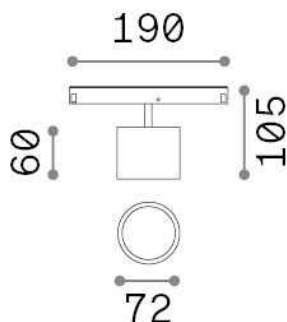

General info

Technical - Systems

Ean	8021696327556
Item	EGO TRACK SINGLE BIG 10W 3000K ON-OFF WH
Installation	Systems
Guarantee	5 years
Gross weight	0.54 kg
Volume	0.002556 m ³

Technical info

Net weight	0.35 kg
Insulation class	III
Protection index	IP20
Compliance	CE
Operating temperature	0° ~ +40 °C
Dimmer	NO, On-Off
Power output	48 V DC
Power supply	Required, remoted, not included NO
Accessories not included	Ego profile

Source info

Integrated source	Integrated LED module
Replaceable source	Replaceable (by qualified operators only)
Power	10 W
Emission	Direct
Max consumption	max 10,00 W
Features LED	LED COB CITIZEN
CCT LED	3000 K
Duration LED (t. 25°C)	50000 h
CRI	> 90
SDCM	3
Light beam	38°
UGR Maximum	< 19
Light beam flux	1000 lm
Useful light flux	750 lm
Photobiological risk	1