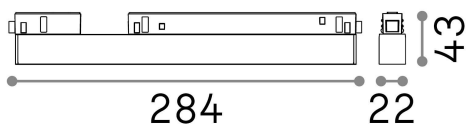

General info

Technical - Systems

Ean	8021696257709
Item	EGO WIDE 07W 3000K ON-OFF BK
Installation	Systems
Guarantee	5 years
Gross weight	0.31 kg
Volume	0.000366 m ³

Technical info

Net weight	0.2 kg
Insulation class	III
Protection index	IP20
Compliance	CE
Operating temperature	0° ~ +40 °C
Dimmer	NO, On-Off
Power output	48 V DC
Power supply	Required, remoted, not included NO
Accessories not included	Ego profile

Source info

Integrated source	Integrated LED module
Replaceable source	Replaceable (by qualified operators only)
Power	7 W
Emission	Direct
Max consumption	max 7,00 W
Features LED	LED SMD SAMSUNG
CCT LED	3000 K
Duration LED (t. 25°C)	50000 h
CRI	> 90
SDCM	3
Light beam	110°
Light beam flux	850 lm
Useful light flux	640 lm
Photobiological risk	1