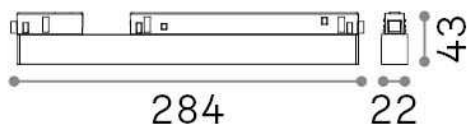

## Technical - Systems

<b>Ean</b>	8021696283029
<b>Item</b>	EGO WIDE 07W 3000K ON-OFF WH
<b>Installation</b>	Systems
<b>Guarantee</b>	5 years
<b>Gross weight</b>	0.31 kg
<b>Volume</b>	0.000366 m <sup>3</sup>

## Technical info

<b>Net weight</b>	0.2 kg
<b>Insulation class</b>	III
<b>Protection index</b>	IP20
<b>Compliance</b>	CE
<b>Operating temperature</b>	0° ~ +40 °C
<b>Dimmer</b>	NO, On-Off
<b>Power output</b>	48 V DC
<b>Power supply</b>	Required, remoted, not included NO
<b>Accessories not included</b>	Ego profile