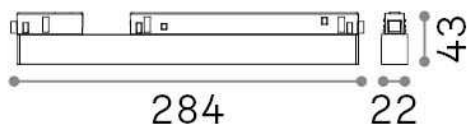

General info

Technical - Systems

Ean	8021696322025
Item	EGO WIDE 07W 4000K DALI BK
Installation	Systems
Guarantee	5 years
Gross weight	0.3 kg
Volume	0.001042 m ³

Technical info

Net weight	0.2 kg
Insulation class	III
Protection index	IP20
Compliance	CE
Operating temperature	0° ~ +40 °C
Dimmer	1, DALI
Power output	48 V DC
Power supply	Required, remoted, not included NO
Accessories not included	Ego profile

Source info

Integrated source	Integrated LED module
Replaceable source	Replaceable (by qualified operators only)
Power	7 W
Emission	Direct
Max consumption	max 7,00 W
Features LED	LED SMD SAMSUNG
CCT LED	4000 K
Duration LED (t. 25°C)	50000 h
CRI	> 90
SDCM	3
Light beam	110°
Light beam flux	880 lm
Useful light flux	660 lm
Photobiological risk	1
Standby power	< 0.50 W