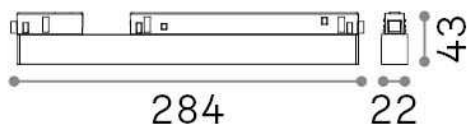

General info

Technical - Systems

Ean	8021696317960
Item	EGO WIDE 07W 4000K ON-OFF BK
Installation	Systems
Guarantee	5 years
Gross weight	0.3 kg
Volume	0.001042 m ³

Technical info

Net weight	0.2 kg
Insulation class	III
Protection index	IP20
Compliance	CE
Operating temperature	0° ~ +40 °C
Dimmer	NO, On-Off
Power output	48 V DC
Power supply	Required, remoted, not included NO
Accessories not included	Ego profile

Source info

Integrated source	Integrated LED module
Replaceable source	Replaceable (by qualified operators only)
Power	7 W
Emission	Direct
Max consumption	max 7,00 W
Features LED	LED SMD SAMSUNG
CCT LED	4000 K
Duration LED (t. 25°C)	50000 h
CRI	> 90
SDCM	3
Light beam	110°
Light beam flux	880 lm
Useful light flux	660 lm
Photobiological risk	1