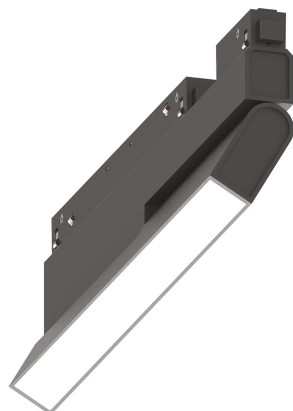

General info

Technical - Systems

Ean	8021696317960
Item	EGO WIDE 07W 4000K ON-OFF BK
Installation	Systems
Guarantee	5 years
Gross weight	0.3 kg
Volume	0.001042 m ³

Technical info

Net weight	0.2 kg
Insulation class	III
Protection index	IP20
Compliance	CE
Operating temperature	0° ~ +40 °C
Dimmer	NO, On-Off
Power output	48 V DC
Power supply	Required, remoted, not included NO
Accessories not included	Ego profile

Source info

Integrated source	Integrated LED module
Replaceable source	Replaceable (by qualified operators only)
Power	7 W
Emission	Direct
Max consumption	max 7,00 W
Features LED	LED SMD SAMSUNG
CCT LED	4000 K
Duration LED (t. 25°C)	50000 h
CRI	> 90
SDCM	3
Light beam	110°
Light beam flux	880 lm
Useful light flux	660 lm
Photobiological risk	1