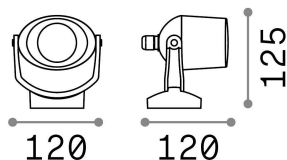

General info

Outdoor - Wall lamps

Ean	8021696096483
Item	ELIO AP1 BIANCO
Installation	Wall lamps
Guarantee	5 years
Gross weight	0.6 kg
Volume	0.002662 m ³

Technical info

Net weight	0.5 kg
Insulation class	II
Protection index	IP66
Compliance	CE
Operating temperature	-15° ~ +45 °C
Dimmer	Determined by the light bulb
Power output	220-240 V AC
Power supply	Not required
Load resistance	IK10
Adjustability	vert. 0°-355°

Source info

Integrated source	Light bulb (included, settable CCT 2700 / 4000 K)
Replaceable source	Replaceable
Power	GU10 max 1 x 6 W
Emission	Direct
Max consumption	-
Bulb included	1 - E14 OLIVA 4W 3000K CRI80 SATIN