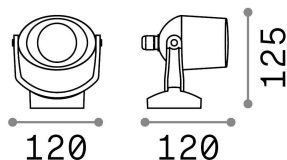

## Outdoor - Wall lamps

<b>Ean</b>	8021696096476
<b>Item</b>	ELIO AP1 NERO
<b>Installation</b>	Wall lamps
<b>Guarantee</b>	5 years
<b>Gross weight</b>	0.6 kg
<b>Volume</b>	0.002662 m <sup>3</sup>

## Technical info

<b>Net weight</b>	0.5 kg
<b>Insulation class</b>	II
<b>Protection index</b>	IP66
<b>Compliance</b>	CE
<b>Operating temperature</b>	-15° ~ +45 °C
<b>Dimmer</b>	Determined by the light bulb
<b>Power output</b>	220-240 V AC
<b>Power supply</b>	Not required
<b>Load resistance</b>	IK10
<b>Adjustability</b>	vert. 0°-355°

## Source info

<b>Integrated source</b>	Light bulb (included, settable CCT 2700 / 4000 K)
<b>Replaceable source</b>	Replaceable
<b>Power</b>	GU10 max 1 x 6 W
<b>Emission</b>	Direct
<b>Max consumption</b>	-
<b>Bulb included</b>	1 - E14 OLIVA 4W 3000K CRI80 SATIN