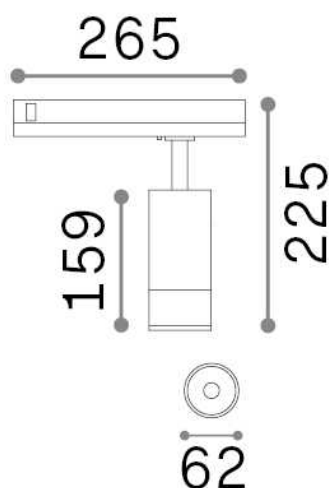

General info

Technical - Spotlights and Tracks

Ean	8021696302942
Item	EOS 15W 3000K 1-10V BK
Installation	Spotlights and Tracks
Guarantee	5 years
Gross weight	0.75 kg
Volume	0.0042 m ³

Technical info

Net weight	0.66 kg
Insulation class	II
Protection index	IP20
Compliance	CE
Operating temperature	0° ~ +40 °C
Dimmer	1, 1-10V
Power output	220-240 V AC 50/60 Hz
Power supply	In-built, included NO, electronic
Adjustability	vert. 0°-90° , orizz. 0°-355°
Accessories not included	Link 1-10V/DALI profile

Source info

Integrated source	Integrated LED module
Replaceable source	Replaceable (by qualified operators only)
Power	15 W
Emission	Direct
Max consumption	max 15,00 W
Features LED	LED COB BRIDGELUX
CCT LED	3000 K
Duration LED (t. 25°c)	30000 h
CRI	> 90
SDCM	3
Light beam	20-55°
Light beam flux	1550 lm
Useful light flux	1400 lm
Photobiological risk	1
Standby power	< 0.50 W