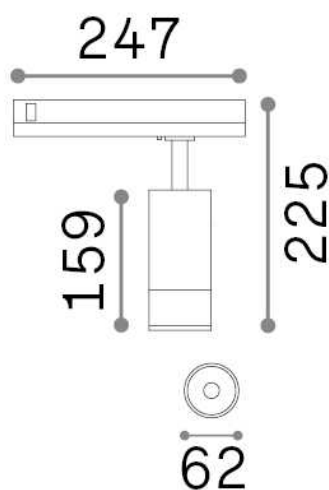

General info

Technical - Spotlights and Tracks

Ean	8021696302980
Item	EOS 15W 3000K DALI BK
Installation	Spotlights and Tracks
Guarantee	5 years
Gross weight	0.75 kg
Volume	0.0042 m ³

Technical info

Net weight	0.66 kg
Insulation class	II
Protection index	IP20
Compliance	CE
Operating temperature	0° ~ +40 °C
Dimmer	1, DALI
Power output	220-240 V AC 50/60 Hz
Power supply	In-built, included NO, electronic
Adjustability	vert. 0°-90° , orizz. 0°-355°
Accessories not included	Link 1-10V/DALI profile

Source info

Integrated source	Integrated LED module
Replaceable source	Replaceable (by qualified operators only)
Power	15 W
Emission	Direct
Max consumption	max 15,00 W
Features LED	LED COB BRIDGELUX
CCT LED	3000 K
Duration LED (t. 25°c)	30000 h
CRI	> 90
SDCM	3
Light beam	20-55°
Light beam flux	1550 lm
Useful light flux	1400 lm
Photobiological risk	1
Standby power	< 0.50 W